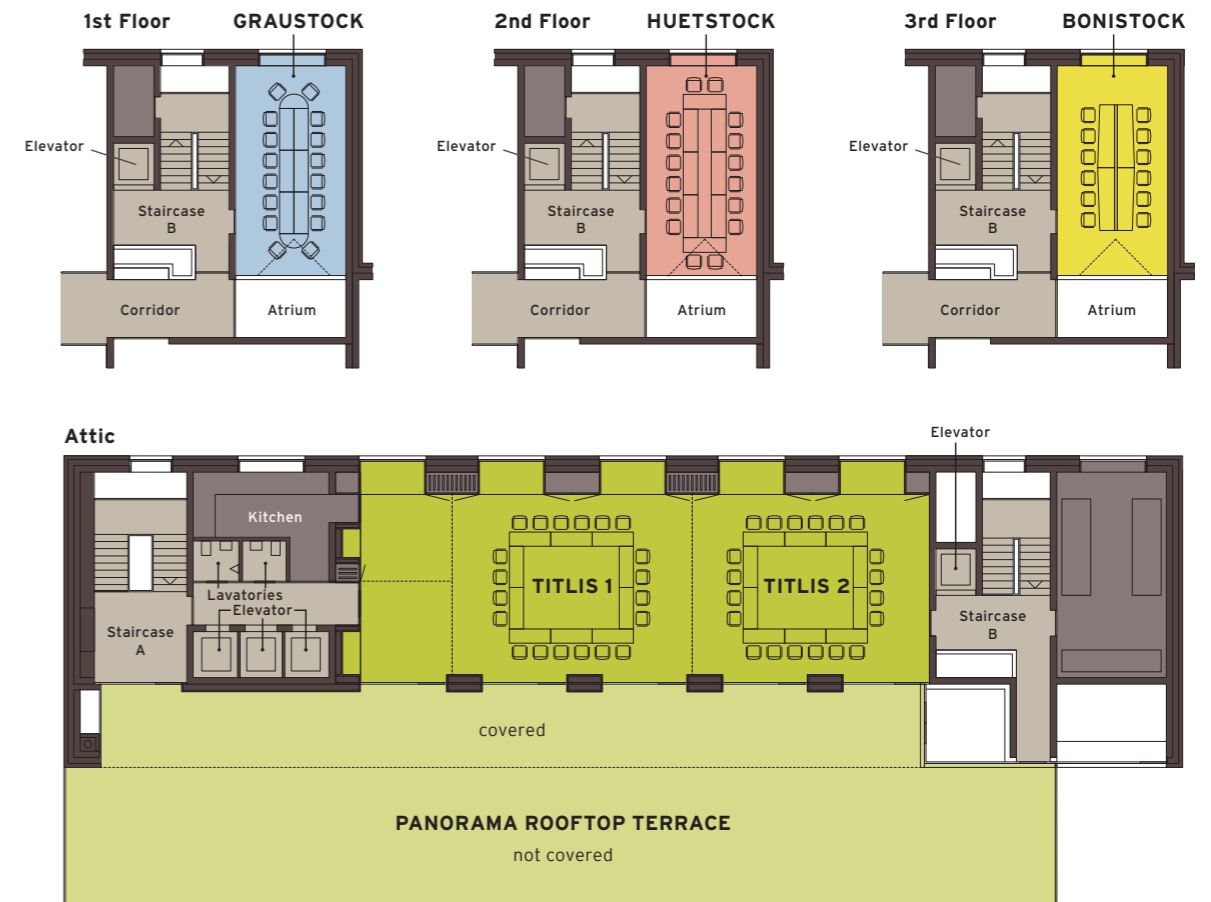

Meetings & Events Area