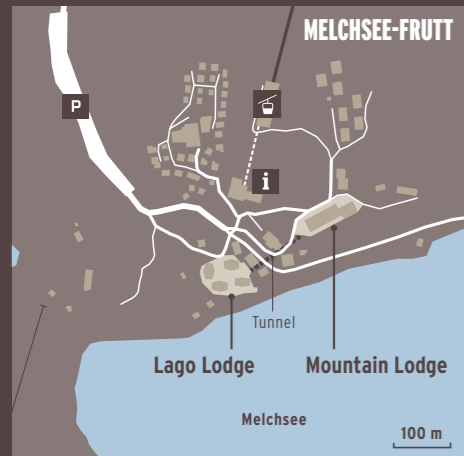

Frutt Mountain Resort

Frutt 9 | 6068 Melchsee-Frutt | Switzerland
T +41 41 669 79 79

meetings.frutt@fruttmountainresort.com
fruttmountainresort.ch